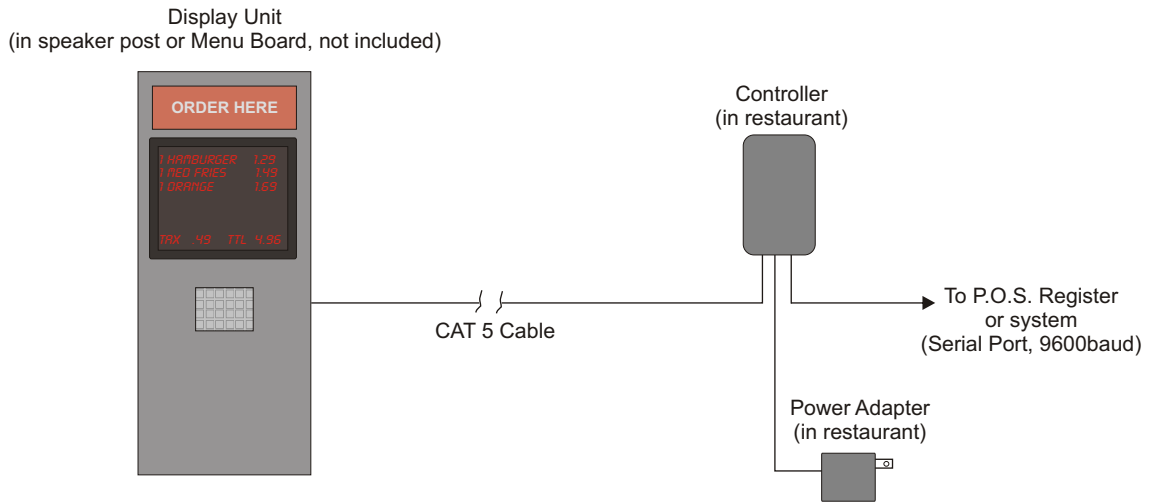

Typical System Configuration

NOTE:

Power is also required (single 120VAC outlet) at the menu board for the VFD-100 model. No power is required outside if using the COD-1000.