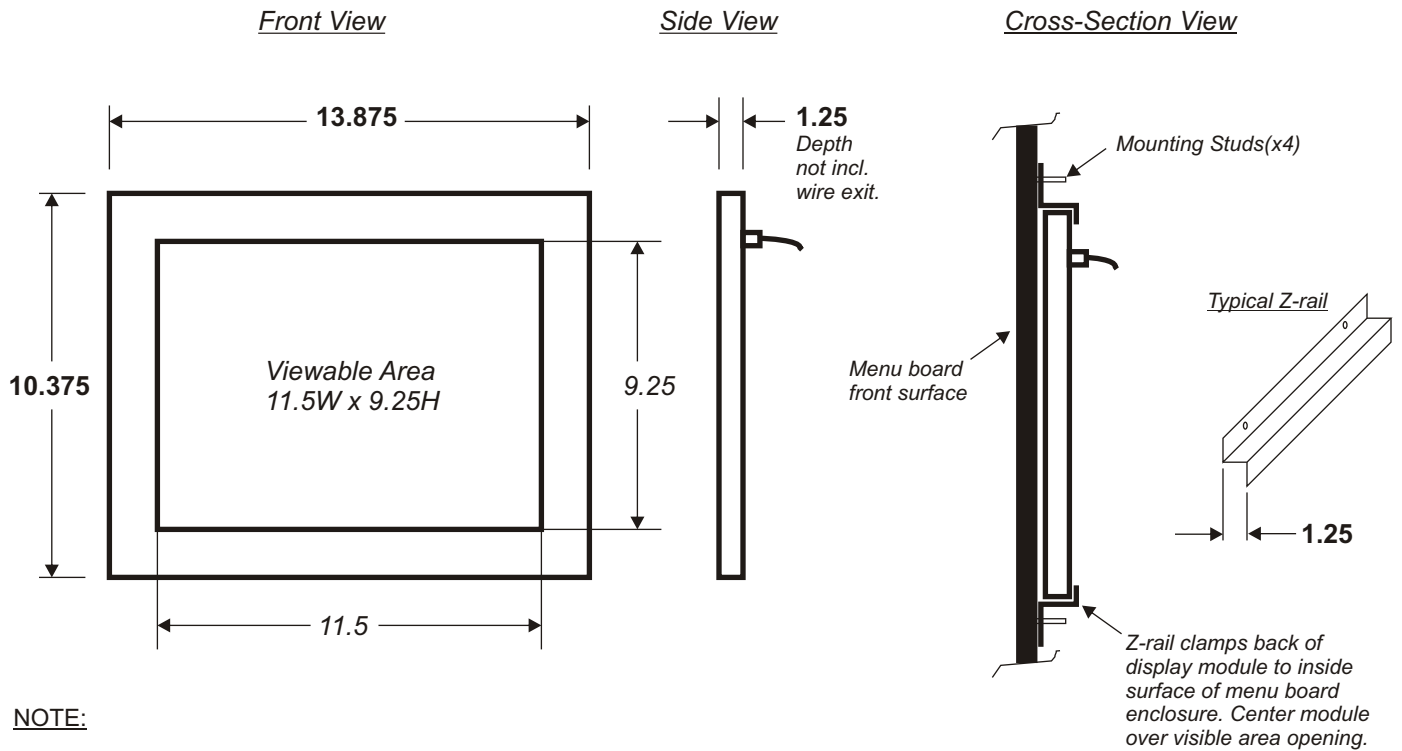

Standard configuration is 8 lines of text, 18 characters per line. Optionally, 10 and 12 line units are available. Character height is 0.6 inches. In-restaurant controller is equipped with a serial P.O.S. input. Scrolling text message capability and screen saver provide longlife. Optionally, embedded vehicle-detector activation is available.

Display Unit Dimensions (COD-1000)

Recommended Mounting Method

NOTE:

All dimensions in inches.